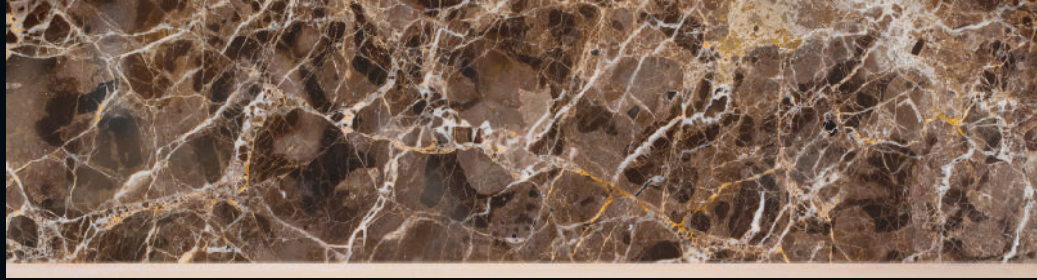

seniform®
EXCLUSIVE

MERMER DESENLI
KAPLAMALAR

102 RAIN FOREST GREEN

2000-500-40 mm

111 OLIVE BROWN

2000-500-40 mm

112 RAIN FOREST BROWN

2000-500-40 mm